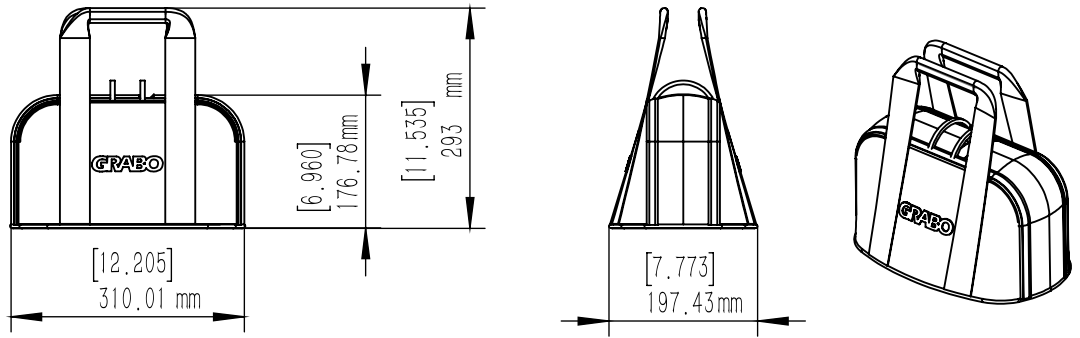

GRABO

FABRIC BAG HEAVY LIFTING MADE EASY

Specifications:

L x W x H	12.5 x 8 x 6.5" (315 x 200 x 165 mm)
Weight	1 Lbs (~0.4 kg)
Material	Polymer Oxford Fabric, 3 plies, 0.1" (3 mm) thick
Color	Black
Waterproof Level	IP4 – waterproof against direct splashes and mild rain
Features	Quick close / open double-sided zipper 2 inner compartments Hard bottom